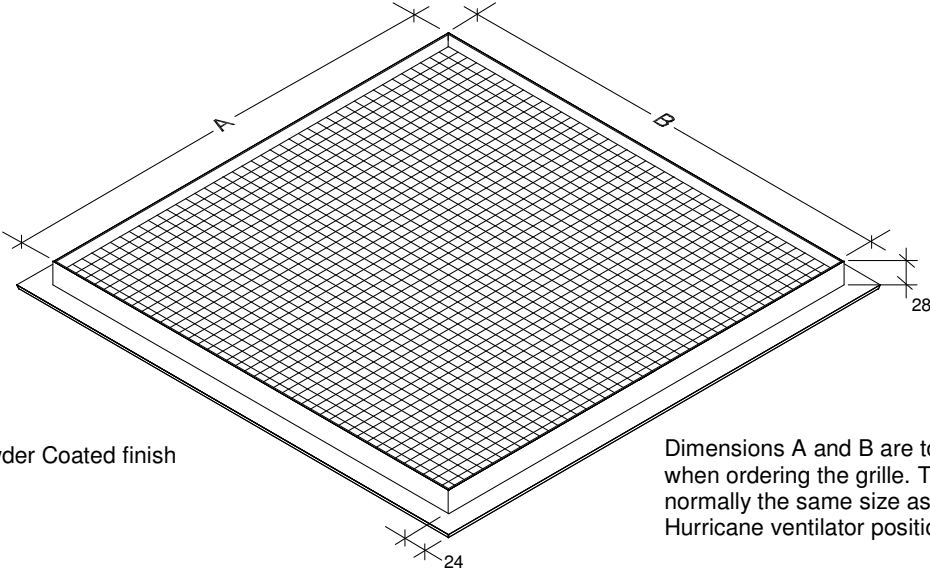

EGG CRATE GRILLE

DATE: 30 July 1998

White Powder Coated finish

Dimensions A and B are to be specified when ordering the grille. These are normally the same size as the Hurricane ventilator positioned above it.

FIXING CLIP DETAIL

Duct adaptor box available for each size of Egg Crate Grille. Painted in Matt Black.