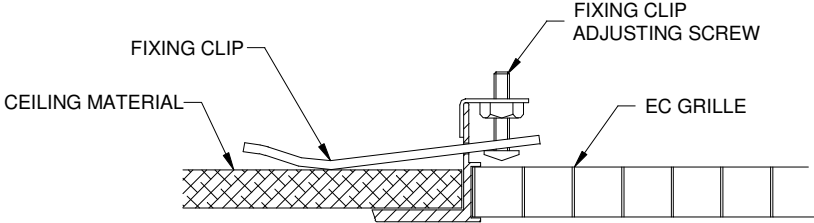

EGG CRATE GRILLE

DATE: 30 July 1998

White Powder Coated finish

Dimensions A and B are to be specified when ordering the grille. These are normally the same size as the Hurricane ventilator positioned above it.

FIXING CLIP DETAIL

Duct adaptor box available for each size of Egg Crate Grille. Painted in Matt Black.